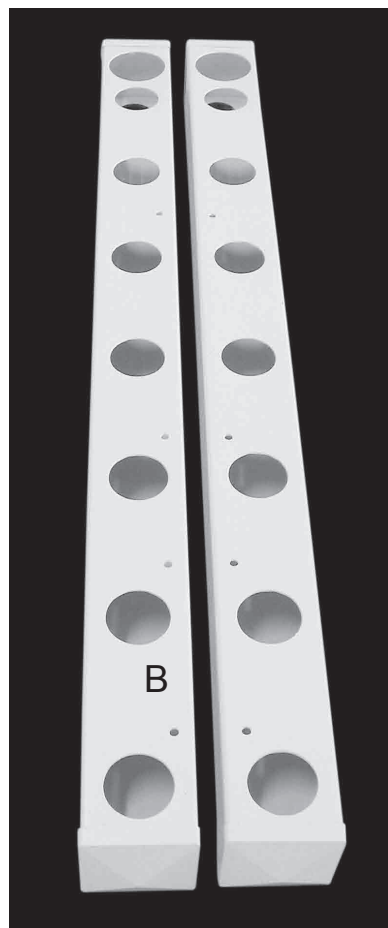

GHE

Bringing Nature and Technology Together
www.eurohydro.com

06/2012

AeroFlo 10

10 plants
L = 110 cm, l = 46 cm, H = 55 cm

AeroFlo 14

14 plants
L = 160 cm, l = 46 cm, H = 55 cm

GRATIS

Flora Series

FloraGro 1L
FloraMicro Hard Water 1/2 L
FloraMicro Soft Water 1/2 L
FloraBloom 1L

**YOUR PUMP IS GUARANTEED ONE YEAR
FROM DATE OF PURCHASE.**

It must not be opened or modified.

KEEP YOUR INVOICE

Réf.:
AF 10 :
AL31005

Réf.:
AF 14 :
AL31006

	AF 10	AF 14	RÉF :
A	1	1	RE02000
A ₁	1	1	CV00001
D ₁	2	2	TU31006
D ₂	1	1	TU31009
E	1	1	PM11018
F	2	2	CV91001
a	4	4	RA61003
b	4	4	EI21018
c	1	1	RT11011
d	10	14	PO01002
e	1	1	AL11004
f	6	8	EI31002
g	6	8	RA41006
h	1	1	EI31015
C ₁	1	1	AL21004
C ₂	1	1	JN21001